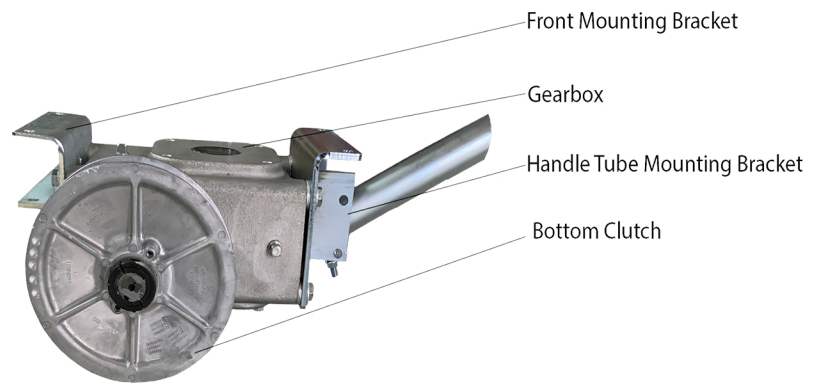

Engine Mounting Plate

Item # 1284

Top Clutch for GX390

Item # 502

Gearbox HD

Item # 1321

Front Mounting Bracket

Item # 1285