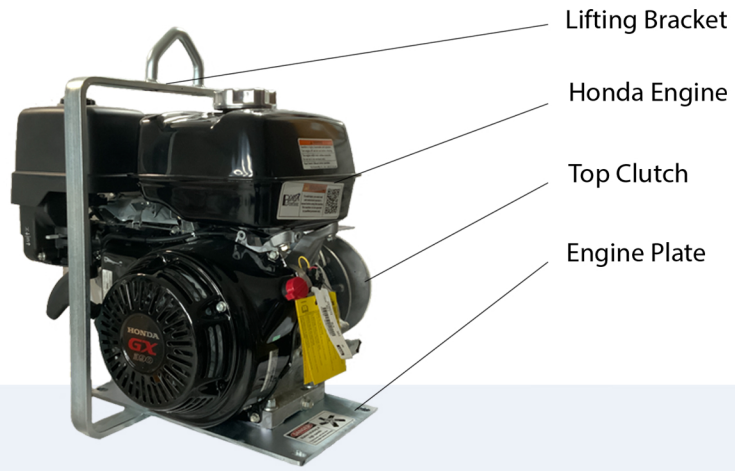

Contact

14320 FM 47 Wills Point, TX 75169

903-873-4700

TBoren@BorenSuperTrowel.com

www.borensupertrowel.com

Parts Assemblies

- Engine Assembly
- Engine
- Lifting Bracket
- Engine Plate
- Top Clutch

- Gearbox Assembly
- Gearbox
- Front Bracket
- Back Bracket
- Bottom Clutch

- Spider Assembly
- Base Plate
- Arm
- Collar
- Adjuster Bolt

- Handle Assembly
- Handle Tube
- Handle Bar
- Name Plate
- Throttle Cable
- On and Off Switch
- Tube Clamp

- Plow Assembly
- Plow Handle
- Roller Bearing
- Plow Rod
- Plow Index Plate

Lifting Bracket

Honda Engine

Top Clutch

Engine Plate

Honda Engine GX390 13hp

Item # 980

Lifting Bracket for GX390 13hp

Item # 1271