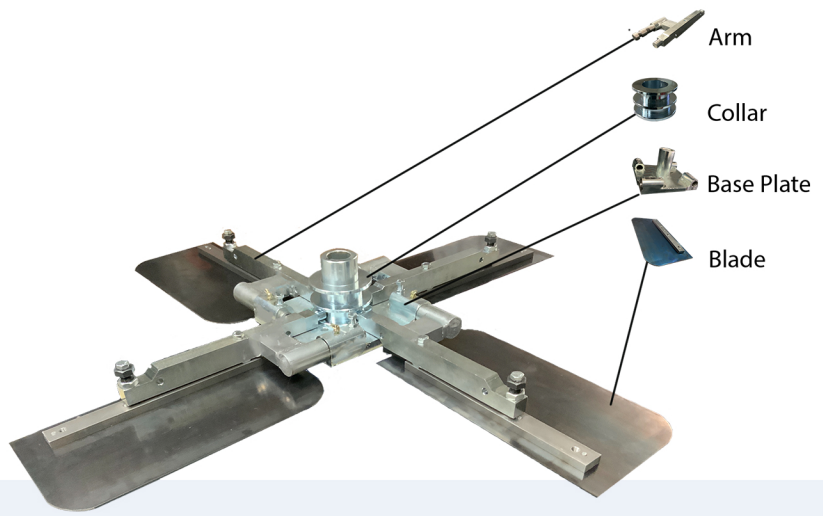

Engine Mounting Plate

Item # 1284

Top Clutch for GX390

Item # 502

Gearbox HD

Item # 1321

Front Mounting Bracket

Item # 1285

Front Mounting Bracket

Item # 1270

Bottom Clutch

Item # 1270

Base Plate for 4 Blade Clockwise

Item # 1306

Arm for 4 Blade Clockwise

Item # 1303

Arm for 4 Blade Clockwise

Item # 1290

Adjuster Bolt

Item # 141

Handle Tube Only

Item # 1267

Handle Bar

Item # 1264

Name Plate

Item # 1262

Throttle Cable

Item # 1260

On and Off Switch

Item # 1269

Handle Tube Clamp

Item # 1268